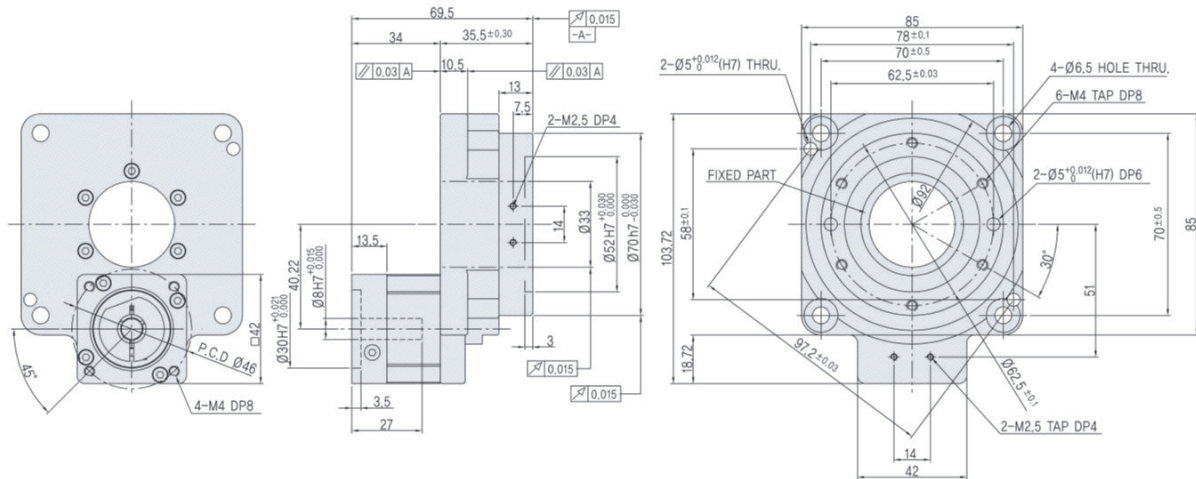

Hollow Rotary Table

■ Dimensions – SHA 085 (1 Stage, Ratio(i) = 1/10)

■ Dimensions – SHA 085 (1 Stage, Ratio(i) = 1/18)